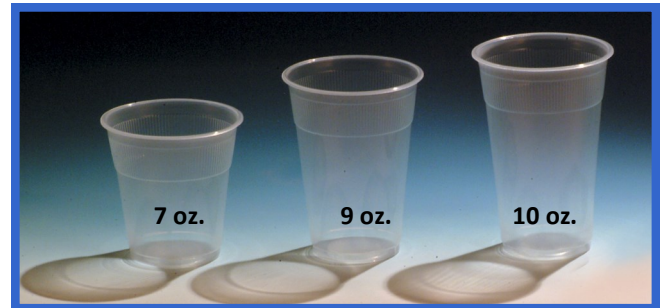

Lodging Cups

Variety of sizes including 7, 9 & 10 fl oz.

Customize with up to five colors.

Manufactured from durable & recyclable polypropylene.

Made in the USA.

Available in Custom Print

Specifications

Item #	Description	Case Pack	Case Weight	Case Cube	Case Dimensions	UCC
AP0700	7 fl oz Clear Lodging Cup (Blank)	2500 (100/25)	26.1	3.19	16.8 x 13.8 x 24.6	006 06909 31248 2
AP0900	9 fl oz Clear Lodging Cup (Blank)	2500 (100/25)	28.1	3.31	16.8 x 13.8 x 24.6	006 06909 31297 0
AP0900W	9 fl oz Wrapped Clear Lodging Cup (Blank)	1000 (50/20)	14.3	1.82	15.4 x 12.4 x 16.5	006 06909 31200 0
AP1000	10 fl oz Clear Lodging Cup (Blank)	2500 (100/25)	31	3.49	16.8 x 13.8 x 26	006 06909 40130 8
AP1000W	10 fl oz Wrapped Clear Lodging Cup (Blank)	1000 (50/20)	15.2	1.82	15.4 x 12.4 x 16.5	006 06909 31201 7