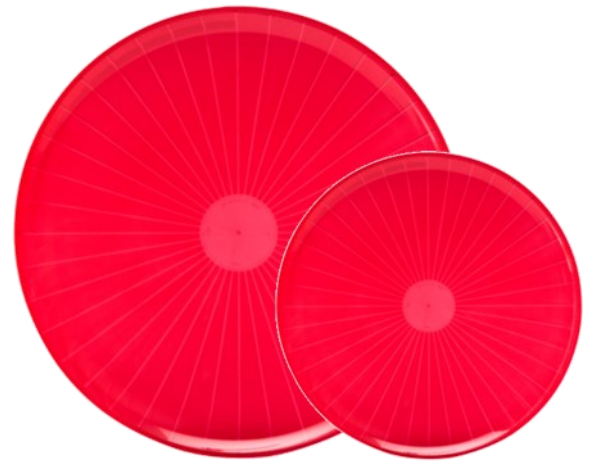

The elegant design can easily complement various seasonal décor, featuring a graceful pattern of silver stylish swirls and snow flakes on white Masterpiece™ 7.5" & 10.25" round plates and white Milan™ Grand™ 6.5" & 9.5" square plates.

Combine Signatures™ holiday plates with elegant Reflections® cutlery and Classicware™ tumblers & stemware for the ultimate single-use holiday table setting!

Item	Description	Case Pack	Case Lbs.	Case Cube	UCC
ICMP75WSNOW	Masterpiece™ 7.5" Plate , White Festive Holiday Design	150 (10/15)	10.3	0.45	100 74506 57726 4
ICMP10WSNOW	Masterpiece™ 10.25" Plate, White Festive Holiday Design	120 (10/12)	17.3	0.84	100 74506 57727 1
ICGS65WSNOW	Milan™ Grand™ 6.5" Plate, White Festive Holiday Design	120 (12/10)	8.4	0.23	100 74506 57728 8
ICGS95WSNOW	Milan™ Grand™ 9.5" Plate, White Festive Holiday Design	100 (10/10)	19.3	0.53	100 74506 57729 5

'Tis the Season!

Celebrate this holiday season with festive colored drinkware and servingware. Add holiday spirit to any table setting with red tinted Comet™ Tumblers and Ruby Red CaterLine® Round Rigid Serving Trays.

These items will be available through the 2016 WNA Offering Program from 8/1/16 through 12/5/15. Orders will be filled based on inventory availability.

WNA Item #	Description	Case Pack	Case Lbs.	Case Cube	UPC	UCC
T9SR	Comet™ 9 oz. Squat Rigid Tumbler Tinted Red	500 20/25	14.9	1.33	0 74506 10911 6	100 74506 10911 3
T10R	Comet™ 10 oz. Tall Rigid Tumbler Tinted Red	500 20/25	17.4	1.45	0 74506 11013 6	500 74506 11013 1
A712PRR25	CaterLine® 12" Round Serving Tray Ruby Red	25	8.1	0.32	n/a	007 37734 25053 0
A716PRR25	CaterLine® 16" Round Serving Tray Ruby Red	25	14.6	0.64	n/a	007 37734 25033 2
A718PRR25	CaterLine® 18" Round Serving Tray Ruby Red	25	18.2	0.76	n/a	007 37734 25023 3