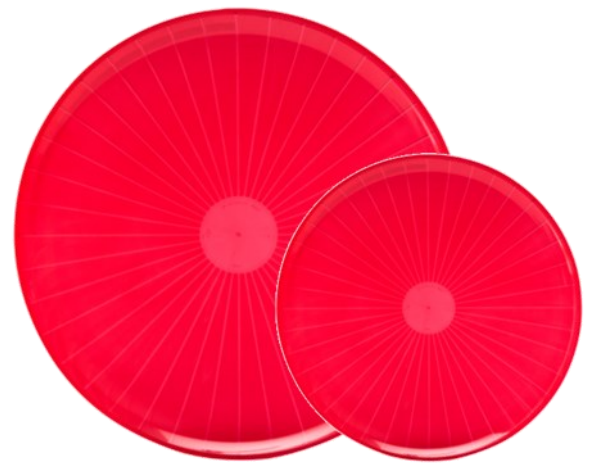

Combine Signatures™ holiday plates with elegant Reflections® cutlery and Classicware™ tumblers & stemware for the ultimate single-use holiday table setting!

Item	Description	Case Pack	Case Lbs.	Case Cube	UCC
ICMP75WSNOW	Masterpiece™ 7.5" Plate , White Festive Holiday Design	150 (10/15)	10.3	0.45	100 74506 57726 4
ICMP10WSNOW	Masterpiece™ 10.25" Plate, White Festive Holiday Design	120 (10/12)	17.3	0.84	100 74506 57727 1
ICGS65WSNOW	Milan™ Grand™ 6.5" Plate, White Festive Holiday Design	120 (12/10)	8.4	0.23	100 74506 57728 8
ICGS95WSNOW	Milan™ Grand™ 9.5" Plate, White Festive Holiday Design	100 (10/10)	19.3	0.53	100 74506 57729 5

# 2015 Seasonal Holiday Products - Festive

*'Tis the Season!*

Celebrate this holiday season with festive colored drinkware and servingware. Add holiday spirit to any table setting with red tinted Comet™ Tumblers and Ruby Red CaterLine® Round Rigid Serving Trays.

These items will be available through the 2015 WNA Offering Program from 8/3/15 through 12/4/15. Orders will be filled based on inventory availability.

WNA Item #	Description	Case Pack	Case Lbs.	Case Cube	UPC	UCC
T9SR	Comet™ 9 oz. Squat Rigid Tumbler Tinted Red	500 20/25	14.9	1.33	0 74506 10911 6	100 74506 10911 3
T10R	Comet™ 10 oz. Tall Rigid Tumbler Tinted Red	500 20/25	17.4	1.45	0 74506 11013 6	500 74506 11013 1
A712PRR25	CaterLine® 12" Round Serving Tray Ruby Red	25	8.1	0.32	n/a	007 37734 25053 0
A716PRR25	CaterLine® 16" Round Serving Tray Ruby Red	25	14.6	0.64	n/a	007 37734 25033 2
A718PRR25	CaterLine® 18" Round Serving Tray Ruby Red	25	18.2	0.76	n/a	007 37734 25023 3