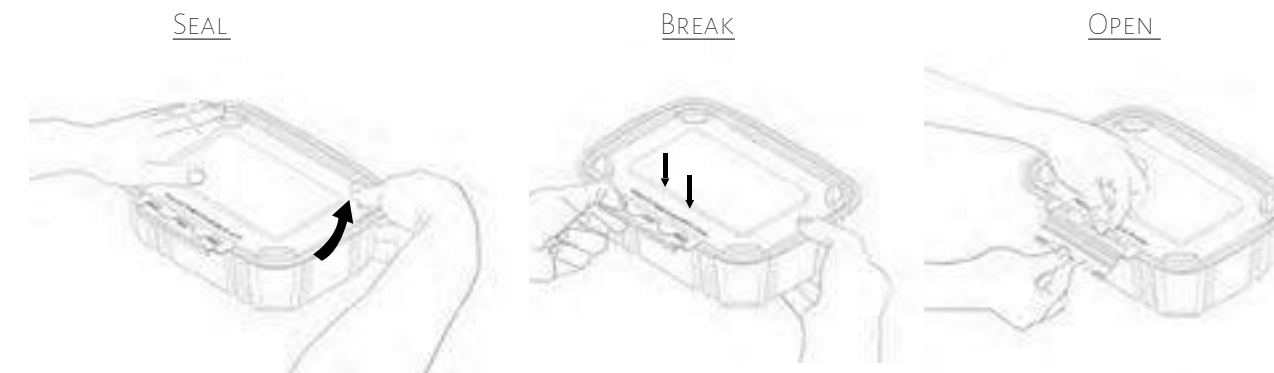

How - TO INSTRUCTIONS: