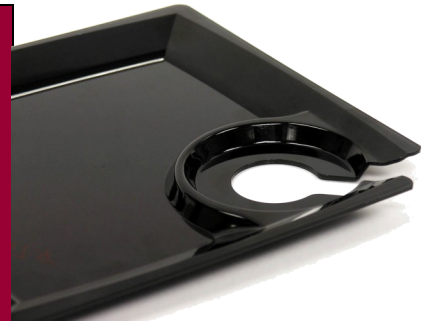

MILÄN™ COCKTAIL PLATE BY WNA

SQUARE WITH FLAIR

WNA brings the latest trend to the table...
Milän™ Cocktail Plate

The thoughtfully designed plate allows for many versions of stemware or cocktail tumbler - disposable or permanentware - to sit in a deeper recessed well for stylish user convenience and greater tumbler / stemware stability.

Coordinating WNA Drinkware:

Classic Crystal™ Tumblers and Stemware

Classicware® One-Piece Stemware

Frost-Flex™ Tumblers

Comet™ Tumblers and Stemware

Brite-Lite™ Tumblers

Classicware® and Masterpiece™ Coffee Mugs

MILÄN™ Cocktail Plate is ideal for events where sit-down service or tables are not available, such as buffets, cocktail parties, stationed presentations, and passed appetizer events.

Milän™ dinnerware is an elegant yet modern disposable alternative to fine porcelain and china. Eliminate all the hassles of permanentware (transportation, clean up, accidental disposable and breakage) with WNA upscale disposable products.