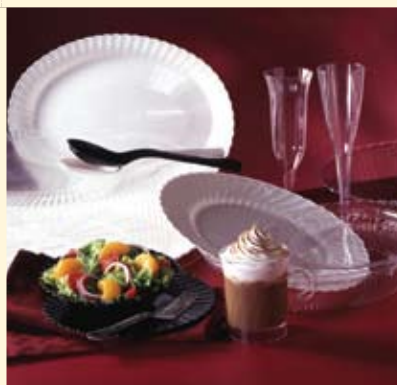

Elegant Disposable Solutions

Classicware® Dinnerware & Drinkware

Heavyweight tableware with the look and feel of china.

	Sysco SUPC#	Description	Case Pack	Case Weight	Case Cube
	8239394 8239436 8239428	6" Fluted Plate - Clear 6" Fluted Plate - White 6" Fluted Plate - Black	180-10/18	9.45	.39
	8233413 8233470 8234569	7.5" Fluted Plate - Clear 7.5" Fluted Plate - White 7.5" Fluted Plate - Black	180-10/18	13.42	.52
	8234767 8234742 8239329	9" Fluted Plate - Clear 9" Fluted Plate - White 9" Fluted Plate - Black	180-10/18	19.18	.68
	8234692 8233694 8234676	10.25" Fluted Plate - Clear 10.25" Fluted Plate - White 10.25" Fluted Plate - Black	144-8/18	22.08	.82
	7945801 7943178 7945751	8 oz. Coffee Cup - Clear 8 oz. Coffee Cup - White 8 oz. Coffee Cup - Black	192-24/8	12.07	1.80
	4732798	5 oz. One-Piece Champagne Flute	100-10/10	7.07	2.76

Designerware™ Dinnerware

Designed to complement food presentations.

	Sysco SUPC#	Description	Case Pack	Case Weight	Case Cube
	7945041	6" Plate - Clear	180-10/18	6.63	.32
	7942022	7.5" Plate - Clear	180-10/18	12.35	.54
	7945223	9" Plate - Clear	180-10/18	16.91	.75

Masterpiece™ Printed Dinnerware

The elegance of printed china with disposable convenience.

	Sysco SUPC#	Description	Case Pack	Case Weight	Case Cube
	1948967	6" Printed Plate - Ivory	150-10/15	7.53	.29
	1950062	7.5" Printed Plate - Ivory	150-10/15	10.25	.45
	1949254	9" Printed Plate - Ivory	120-10/12	13.20	.57
	1950138	10.25" Printed Plate - Ivory	120-10/12	17.19	.75
	7943228	8 oz. Printed Coffee Cup - Ivory	192-24/8	12.07	1.80