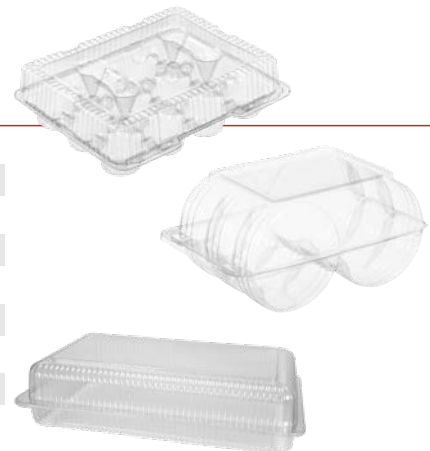

Bakery

ITEM#	DESCRIPTION	MATERIAL	CASE CT	CASE WT	DIMENSIONS	UCC
02603	12ct. Mini Cupcake 4 Corner Perimeter Seal	PETE	170	17.58	20.30 x 16.30 x 18.70	10055316-02603-6
09513-1	12ct. Cupcakes Container	PETE	76	15.58	21.05 x 13.40 x 13.20	10055316-51169-3
502047	6ct. Regular Muffin Container	PETE	500	29.25	24.80 x 15.80 x 18.20	10055316-51098-6
02489	4ct. Crown Muffin Container	PETE	250	22.23	19.30 x 16.55 x 17.20	10055316-02489-6
02244	6ct. Donut Container	PETE	240	14.33	15.30 x 15.30 x 15.70	10055316-02244-1
09539-1	12ct. Large Donut Container	PETE	250	42.03	21.30 x 21.30 x 22.70	10055316-51090-0
502108	Giant Utility Container	PETE	100	26.38	21.30 x 17.30 x 17.20	10055316-50712-2
509699-7	Medium Utility Container	PETE	90	19.15	19.80 x 15.90 x 19.15	10055316-51567-7
02419	Small Utility Container	PETE	250	15.48	20.30 x 13.30 x 17.20	10055316-02419-3