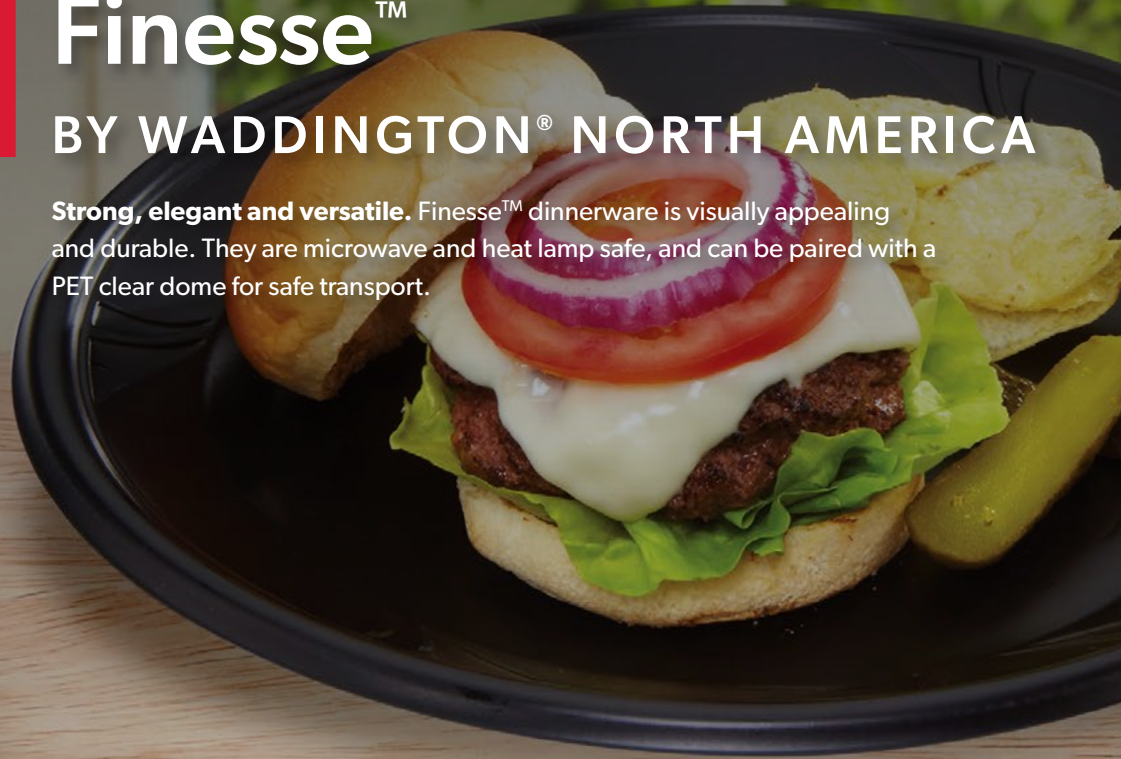

Finesse™

BY WADDINGTON® NORTH AMERICA

Strong, elegant and versatile. Finesse™ dinnerware is visually appealing and durable. They are microwave and heat lamp safe, and can be paired with a PET clear dome for safe transport.

Finesse™

Durable heavyweight construction and deep well, make them ideal for heavy or saucy foods. Clear PET dome lids for take-out foods or meal transportation are also available.

PERFORMANCE FEATURES

- Made from recyclable polypropylene
- Modern plate and bowl rim design
- Microwaveable and heat lamp tolerant
- Perfect for hot or cold meals and desserts
- Finesse™ dinnerware includes a natural mineral additive, requiring less plastic material