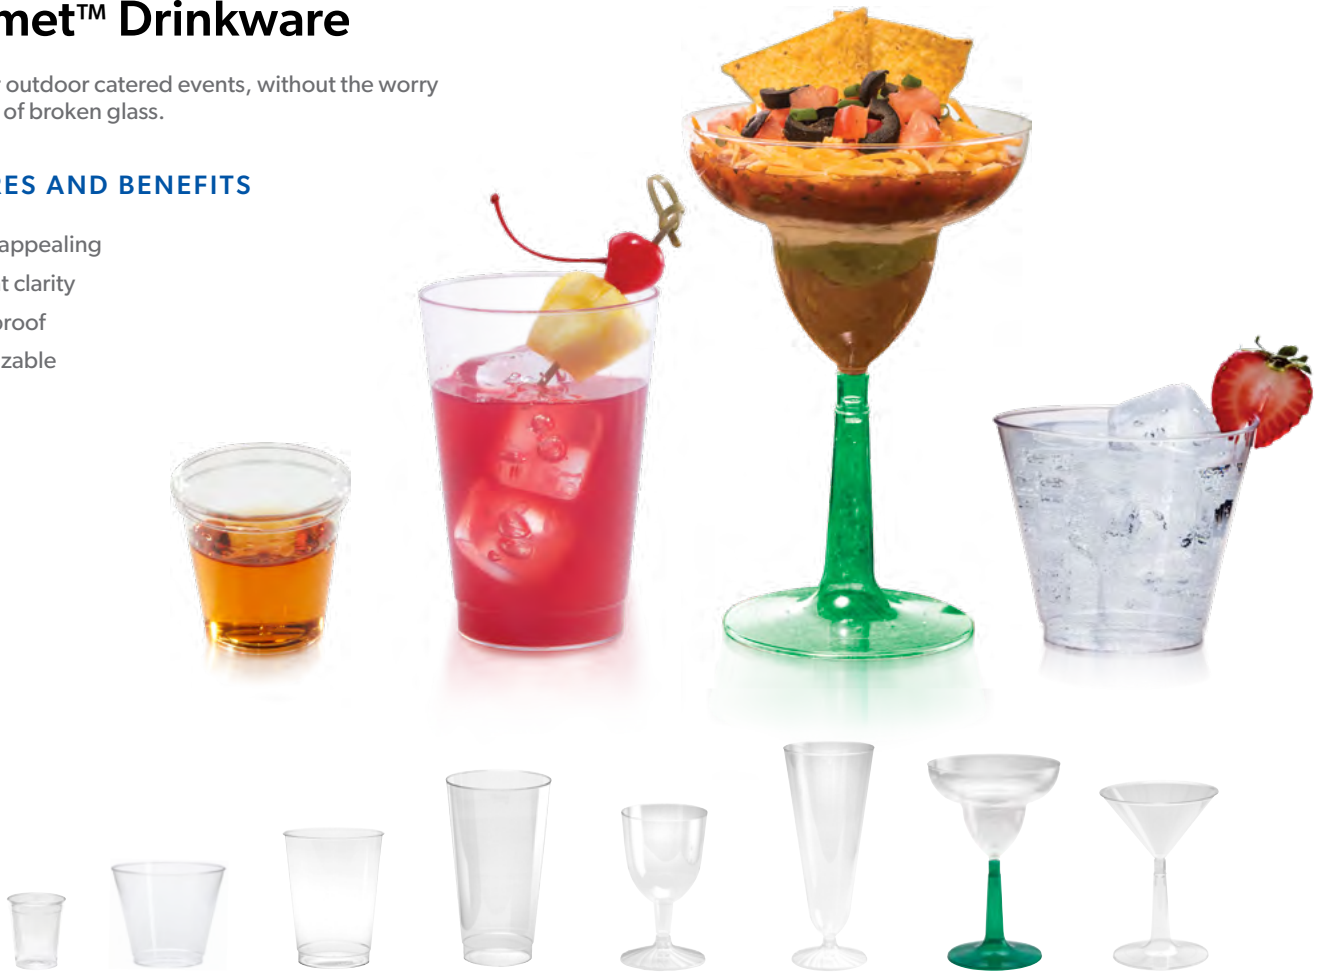

## BY WADDINGTON™ NORTH AMERICA

**Comet™ Drinkware.** Traditional to trendy, our drinkware line offers a solution for all your events. Ideal where glass is prohibited or undesirable.

**CUSTOM  
PRINT OPTIONS  
AVAILABLE**

# Comet™ Drinkware

Perfect for outdoor catered events, without the worry and hassle of broken glass.

## FEATURES AND BENEFITS

- Visually appealing
- Excellent clarity
- Shatterproof
- Customizable

Item number	Description	Case pack	Case weight	Material	Case dimensions	UCC/SCC
SG10	1 fl oz (30ml) Clear Portion/Shot Glass	25/100	17.50	PS	17.50 x 9.25 x 12.25	10074506540275
P10	1 fl oz (30ml) Clear Portion/Shot Glass	50/50	20.20	PS	17.25 x 8.88 x 13.00	10074506101001
P20	2 fl oz (60ml) Clear Portion/Shot Glass	50/50	28.80	PS	19.88 x 10.13 x 19.50	10074506102008
T5S	5 fl oz (148ml) clear squat tumbler	20/50	18.70	PS	14.50 x 11.75 x 13.50	10074506105009
T6T	5.25 fl oz (155ml) clear tall tumbler	20/25	10.20	PS	13.13 x 10.50 x 10.38	10074506106006
T7T	7 fl oz (207ml) clear tall tumbler	20/25	13.00	PS	13.38 x 10.88 x 10.50	10074506107003
T8T	8 fl oz (237ml) clear tall tumbler	20/25	15.40	PS	14.25 x 11.50 x 12.88	10074506108000
T9S	9 fl oz (266ml) clear squat tumbler	20/25	14.90	PS	17.75 x 14.38 x 9.00	10074506109007
T10	10 fl oz (296ml) clear tall tumbler	20/25	17.40	PS	15.13 x 12.25 x 13.50	10074506110003
W10	10 fl oz (296ml) wrapped clear tall tumbler	500	18.00	PS	15.25 X 12 X 16.5	10074506110980
T12	12 fl oz (355ml) clear tall tumbler	20/25	23.50	PS	15.50 x 12.50 x 16.81	10074506112007
T14	14 fl oz (414ml) clear tall tumbler	20/25	27.00	PS	16.50 x 13.25 x 14.25	100 450611400 1
T16	16 fl oz (473ml) clear tall tumbler	20/25	34.30	PS	16.38 x 13.25 x 18.88	10074506116005
SW5	5 fl oz (2-pc) clear pedestal glass	20/25	17.74	PS	20.00 x 13.50 x 17.13	10074506405000
MG1296GB	12 fl oz (2-pc) clear margarita glass/green base	8/12	8.7	PS	21.38 x 15.81 x 9.75	10074506534342
MT696	6 fl oz (2-pc) clear martini glass	8/12	7.24	PS	20.00 x 15.50 x 8.88	10074506534335