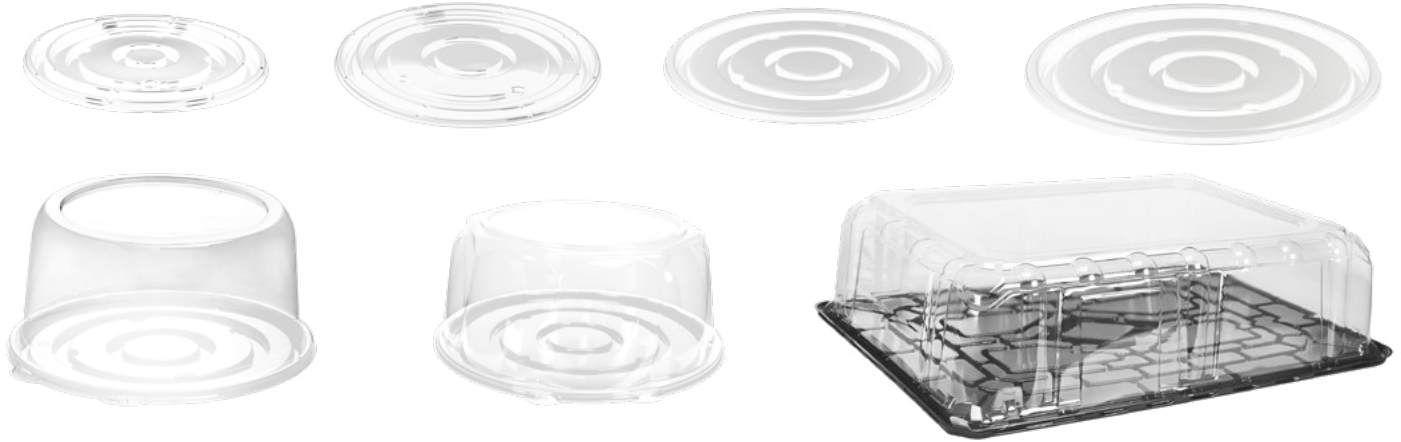

CakePAK™

BY WADDINGTON™ NORTH AMERICA

For the love of frosting. CakePAK's patented EZ Release™ system, with press & lift tabs provide effortless dome removal, over and over. Secure dome fit allows for easy stacking, safe and secure cake transport.

CakePAK™

CakePAK has easy to use press & lift tabs providing effortless dome seal and removal. Choose from flat base or ring base options to fit various cake creations.

FEATURES AND BENEFITS

- Patented EZ Release system designed for multiple dome applications
- Easy to use Press & Lift tabs provides effortless seal and removal
- Choose from flat base or ring base options to fit various cake creations
- Excellent clarity
- Designed to fit cake boards
- Customization options available